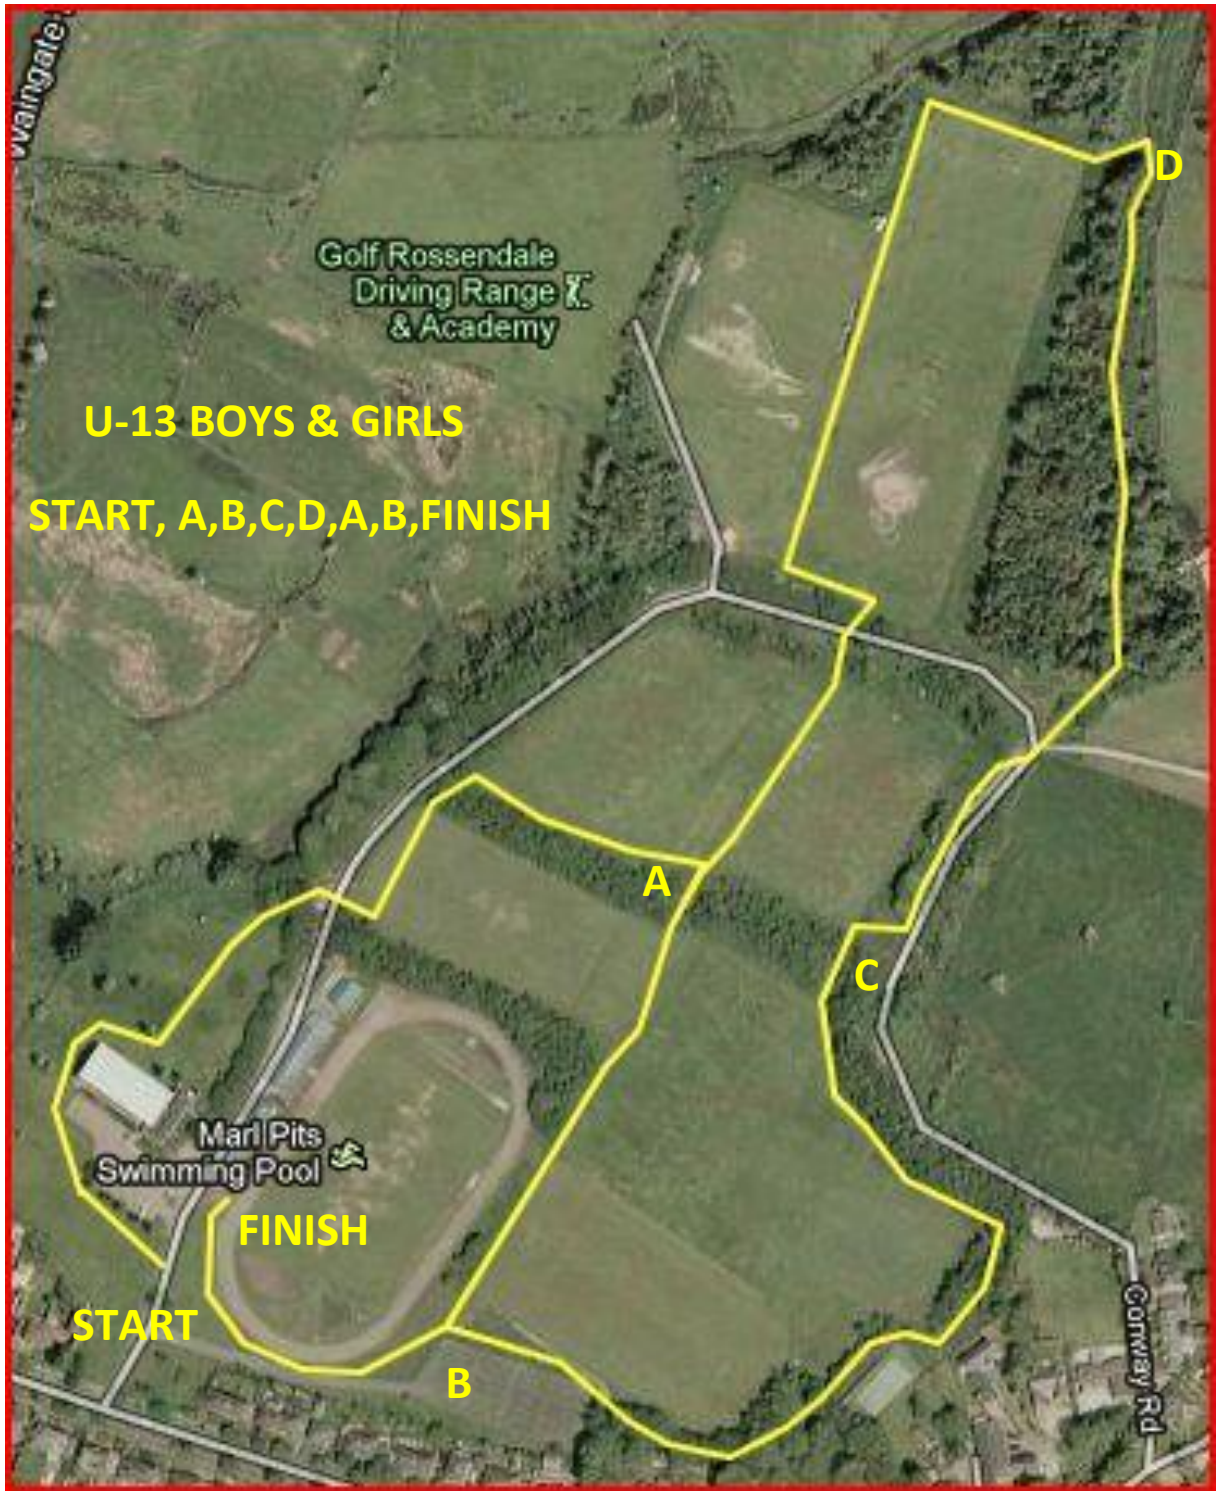

START

FINISH

**Marl Pits
Swimming Pool**

A

C

U-11 BOYS & GIRLS

START, A,B,C,A,B, FINISH

B

Newchurch Rd
Noble

U-15 BOYS & GIRLS

START, A,B,C,A,B,C,D,E,D,A,B,FINISH

START FINISH

Waingate Ln

Golf Rosendale
Driving Range &
Academy

U-17 MEN, LADIES & SENIOR LADIES
START, A, B, C, D, D2, A, B, C, D, E, D2, A, B, FINISH

Marl Pits
Swimming **FINISH**

START

Corway Rd

E

D2

D

A

C

B

New...

Ln

**JUNIOR, SENIOR & VETERAN MEN
START, 1 SMALL LAP (A,B,C,D,A)
PLUS
3 LARGE LAPS (B,C,D,E,A,B)
FINISH**

START
FINISH

Golf Rossendale
Driving Range &
Academy

Marl Pits
Swimming

Chapel Ln