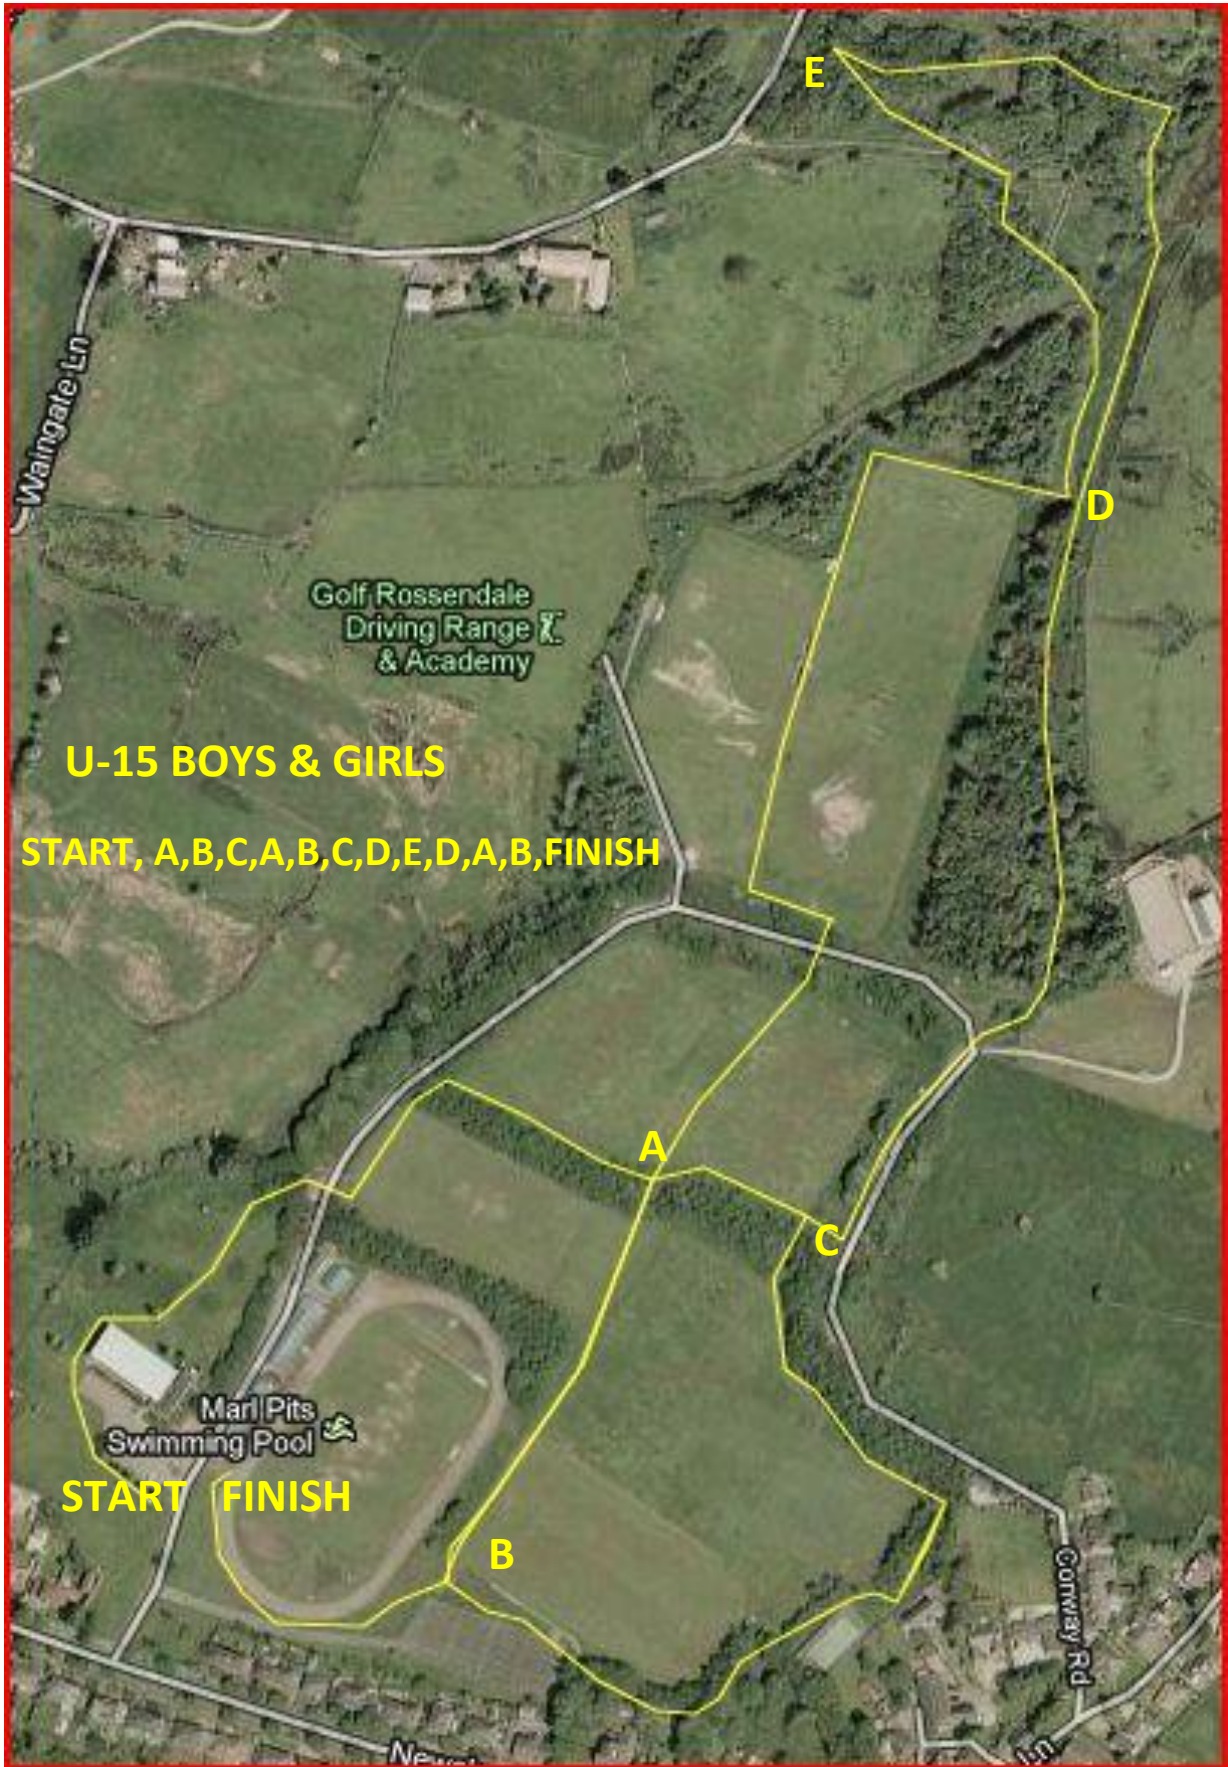

START

FINISH

**Marl Pits
Swimming Pool**

A

C

U-11 BOYS & GIRLS

START, A,B,C,A,B, FINISH

B

Newchurch Rd
Noble

U-15 BOYS & GIRLS

START, A,B,C,A,B,C,D,E,D,A,B,FINISH

START FINISH

Waingate Ln

Golf Rosendale
Driving Range &
Academy

U-17 MEN, LADIES & SENIOR LADIES
START, A, B, C, D, D2, A, B, C, D, E, D2, A, B, FINISH

Marl Pits
Swimming **FINISH**

START

Corway Rd

E

D2

D

A

C

B

New...

Ln

**JUNIOR, SENIOR & VETERAN MEN
START, 1 SMALL LAP (A,B,C,D,A)
PLUS
3 LARGE LAPS (B,C,D,E,A,B)
FINISH**

START
FINISH

Golf Rossendale
Driving Range &
Academy

Marl Pits
Swimming

Chapel Ln